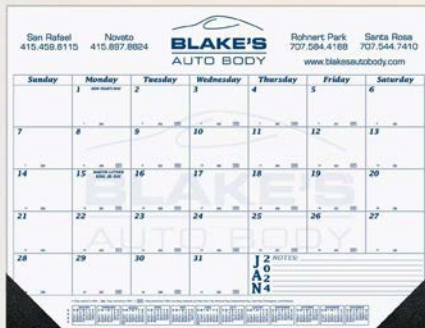

## STOCK DESIGNS 8 POPULAR LAYOUTS

Generate maximum brand recognition with a Large, Easy-to-Read Calendar branded with your logo, message or promotions.

B800-B900

B800-B887

B800-B855

B800-B882

B800-B886

B800-B881

Choose from the most Popular Calendar layouts and any of our Premium Leatherette Corners to stay top of mind with your customer's all year long, month after month.