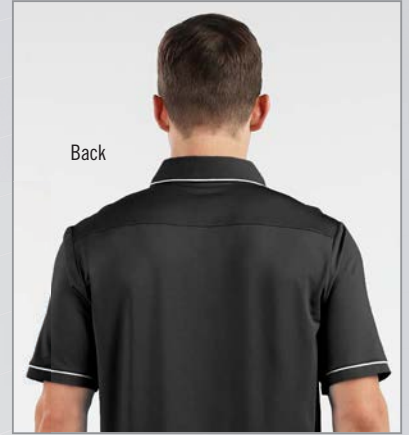

14 colors available

5416

CORE
color choice

5415

229648

60/40 FLEECE HOODIE

5414 Adult S-5XL MSRP 32.80
5415 Youth S-L MSRP 31.80

21 colors available

60/40 FLEECE JOGGER

229548 Adult S-3XL MSRP 35.00
229648 Youth S-XL MSRP 34.00
229748 Ladies XS-2XL MSRP 35.00

4 colors available

Coolcore® is engineered to distribute moisture quickly throughout the garment. As the moisture spreads it dries faster to keep you cool and comfortable, and has UPF 50 sun protection.

Coolcore®

222518

222701

Back

Self-fabric Johnny collar on Ladies'

COOLCORE®
PERFORMANCE POLO

NEW

222518	Adult
S-4XL	MSRP 42.80
222701	Ladies
XS-3XL	MSRP 42.80