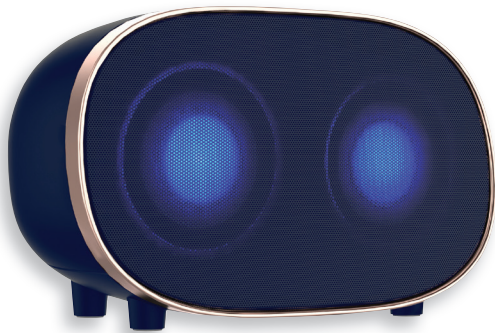

101786-774 Greystone

{ Available June 2024 }

Turn Up the Fun

FRESH TECH

NEW | AS LOW AS \$39.99T

Anker® Soundcore Glow Mini Bluetooth® Speaker

Elevate any gathering with an immersive light show that sets the stage for an unforgettable party experience. This mini speaker has a built-in 360 light show that synchronizes to the music. The portable design even floats, to make any pool party a little more chill. Listen up to 12 hours on a single charge.

●
102147-001 Black

{ Available May 2024 }

AS LOW AS \$129.99T

Cleer® Enduro 100 Bluetooth Headphones

Non-stop sound, with 100 hours of battery life packed in a lightweight design. Plush circum-aural folding design for extended listening comfort and flexible storage. Hi-res audio performance included with 3.5mm cable. Includes lithium battery.

●
102012-410 Navy

AS LOW AS \$44.99T

iLive™ Retro Wireless Bluetooth Speaker

For music aficionados, gamers and playlist DJs, this speaker packs a powerful punch in a small and stylish package. Full frequency response delivers the whole spectrum of sound from rumbling bass to soaring treble, and quickly pairs to any Bluetooth® enabled device. Speakerphone enables hands-free phone calls for seamless multi-function usage.