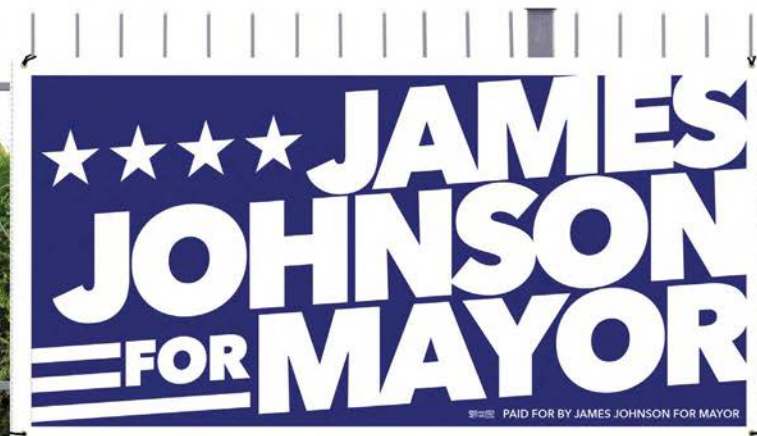

48" x 96"

#16861 - One Side, Full Color
#16862 - Two Sided, Full Color

24" x 48"

#17731 - One Side, 1 Color
#17732 - Two Sided, 1 Color

*Create name recognition
with signs that stand out!*