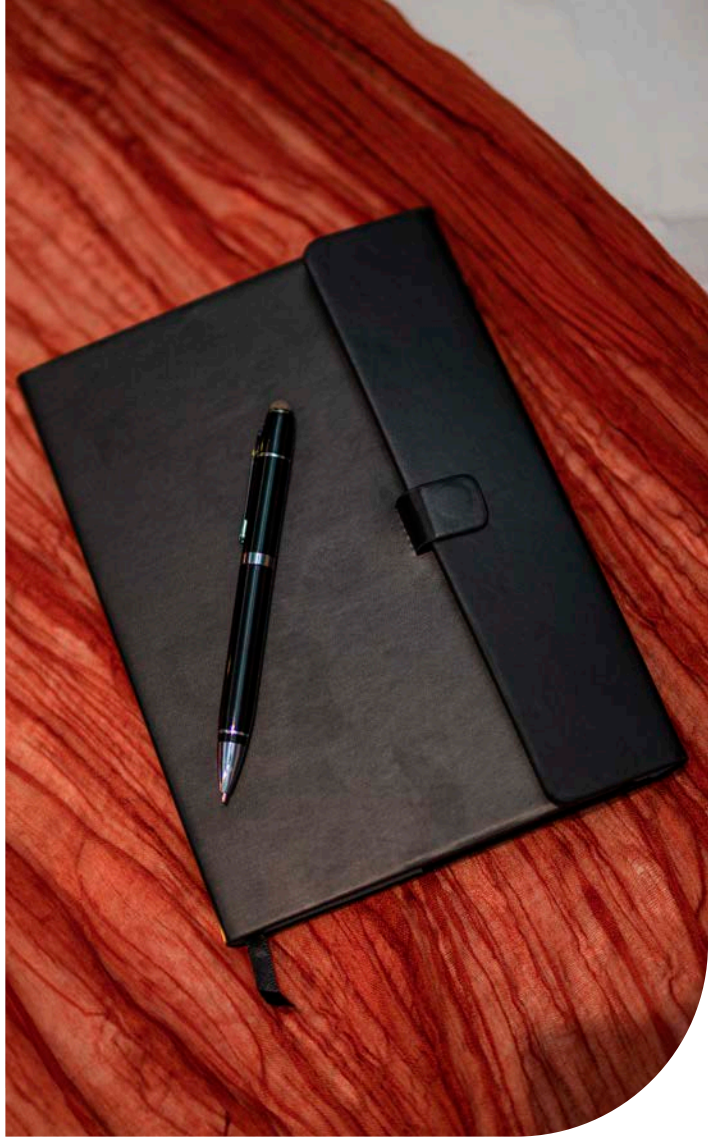

KP2628
BOMAN

Six-Ring Planner Notebook

ES3503
DIPLOMAT

Junior Journal Gift Set