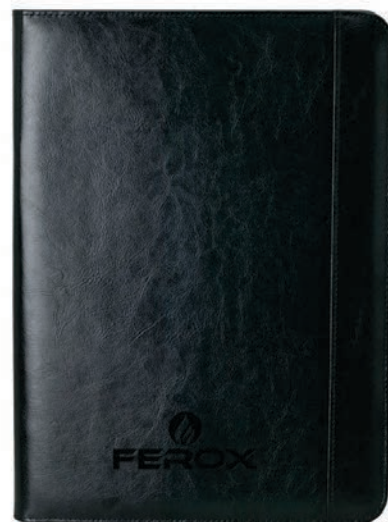

FOGGIA

Letter Size Folio