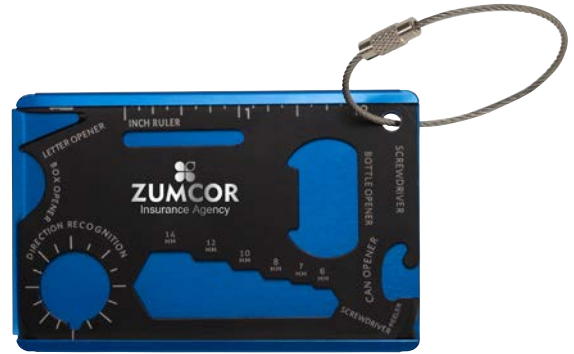

GT5022
MAX-I

Screwdriver Set with
Flashlights

GL2018
GUARDIAN
 Auto Emergency Tool

GK1000
LONDON
 Folding Tactical Knife

GL1008
REYES **NEW!**

Rechargeable 150-Lumen
 Flashlight

VT1004
EDMUND

3-Position, 12-Bit
 Screwdriver Tool

GT4005
WANDERLUST

10-in-1 Tool Card

GC021
ZENO

Multi-Function Pliers

GM3000
SEATON

12 ft. Tape Measure

VM2000
GOSTO
 Mini Tape Measure Keyring

VL5003
UGO
 LED Flashlight with
 Lobster Clip