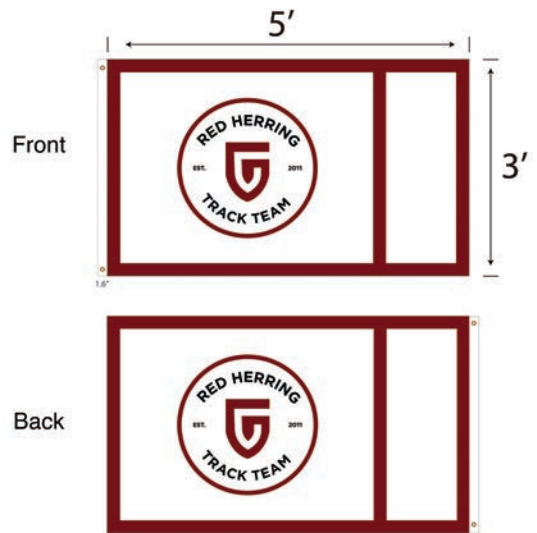

Tabletop Vertical Flag -
Double Sided

TS2106

DISPLAYSPASH

6' Stretch Open Back
Table Cover

TS3500
DISPLAYSPASH

2'x3' Flag - Single Sided

TS3504
DISPLAYSPASH

3'x5' Flag - Double Sided