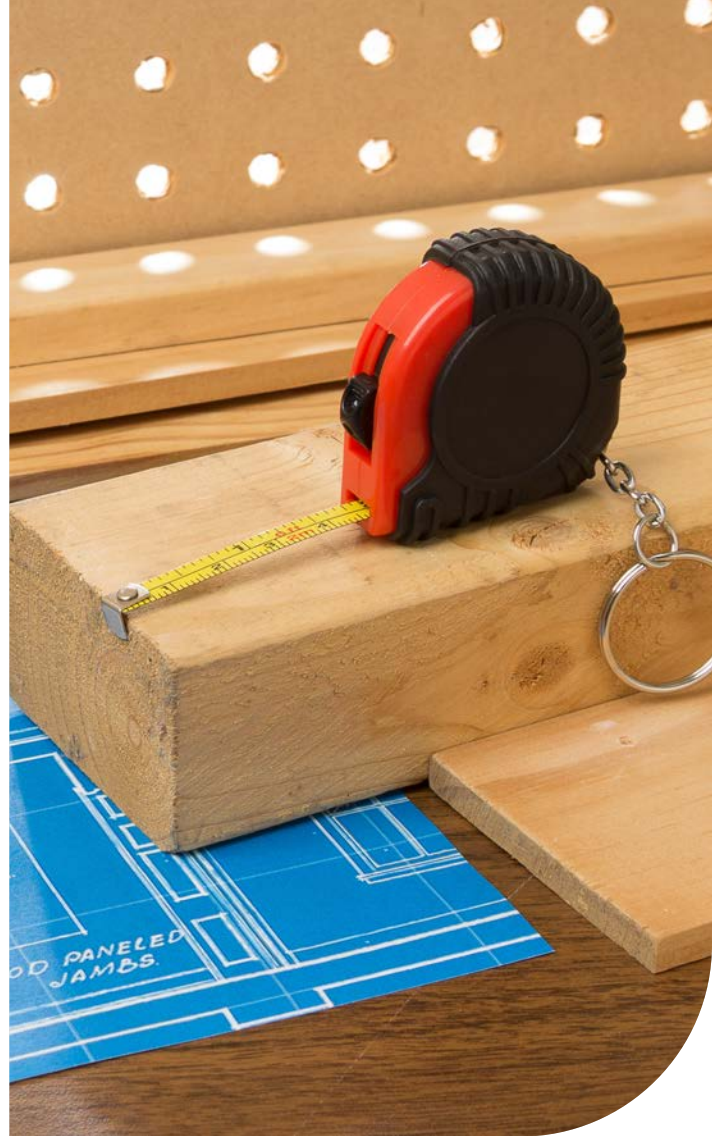

GT4005
WANDERLUST

10-in-1 Tool Card

GC021
ZENO

Multi-Function Pliers

GM3000
SEATON

12 ft. Tape Measure

VM2000
GOSTO
 Mini Tape Measure Keyring

VL5003
UGO
 LED Flashlight with
 Lobster Clip