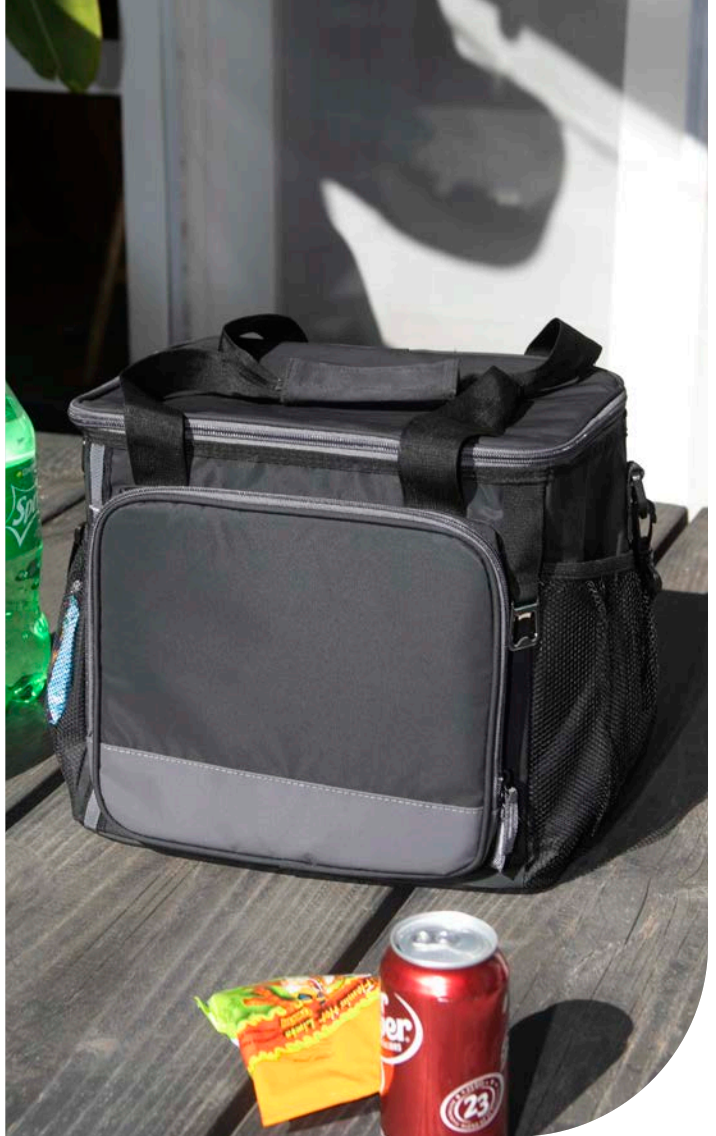

GR4802
iCOOL®
Sandpoint 36-Can Cooler