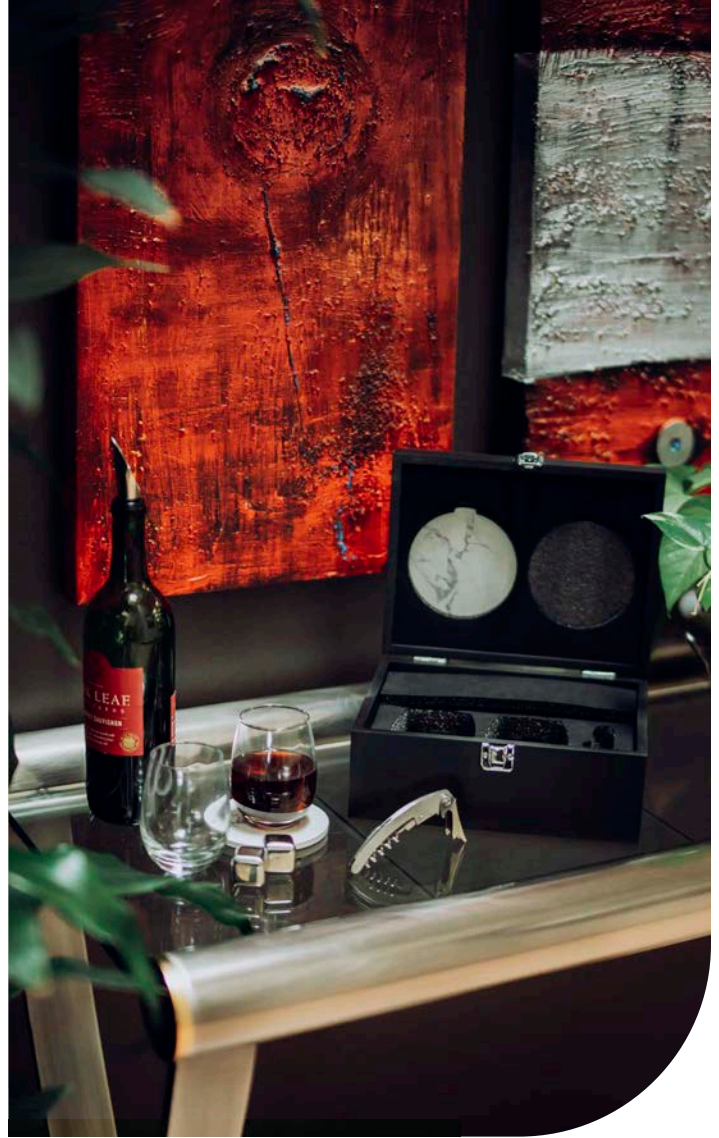

EH3328
BRANDY

7-Piece Cocktail Set