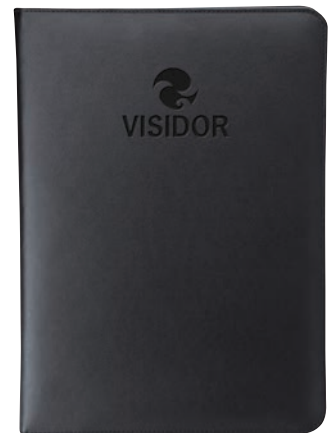

BA4580
ZARA

Ballpoint / Pencil Set

NOTEBOOK & PADFOLIO COLLECTION

KP4127
LEDER

Leather Letter Size Padfolio

KP4340
THOMPSON

Leather Letter Size Padfolio

Unleash your creativity and organize your thoughts with our wide variety of padfolios, journals, and notebooks where quality meets craftsmanship. Whether you're jotting down ideas, sketching designs, or taking notes, our notebooks are designed to inspire and accompany you on your journey of expression.