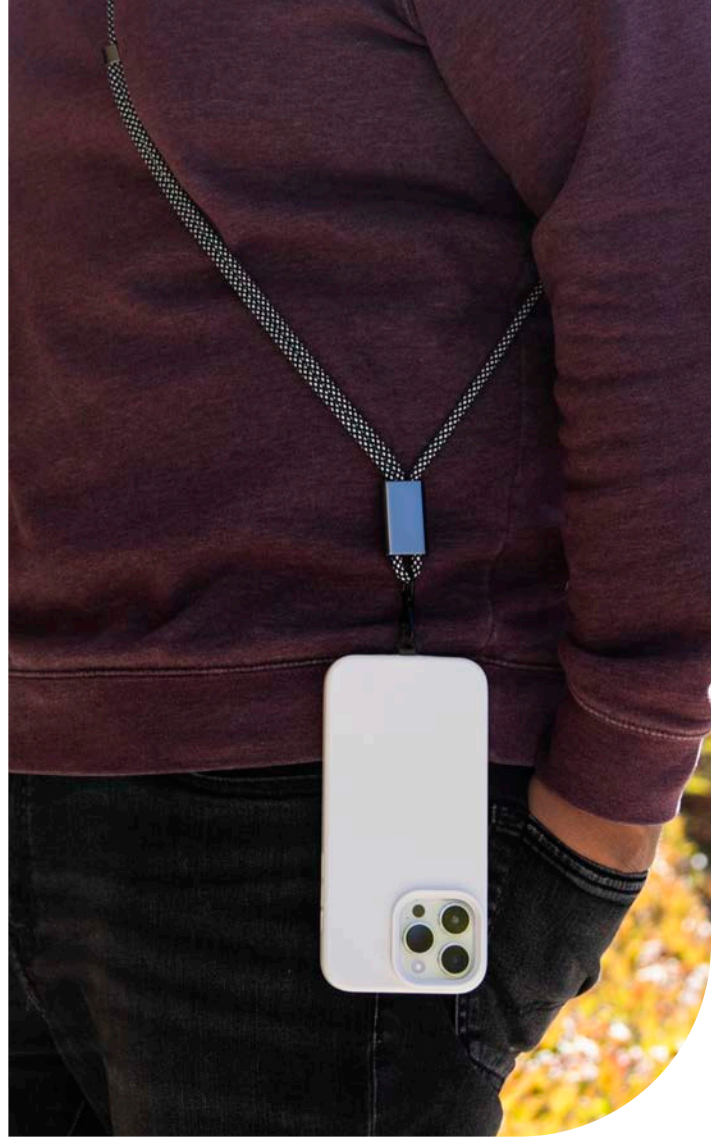

BV6300
CLOVER

Twist-Action Ballpoint Pen