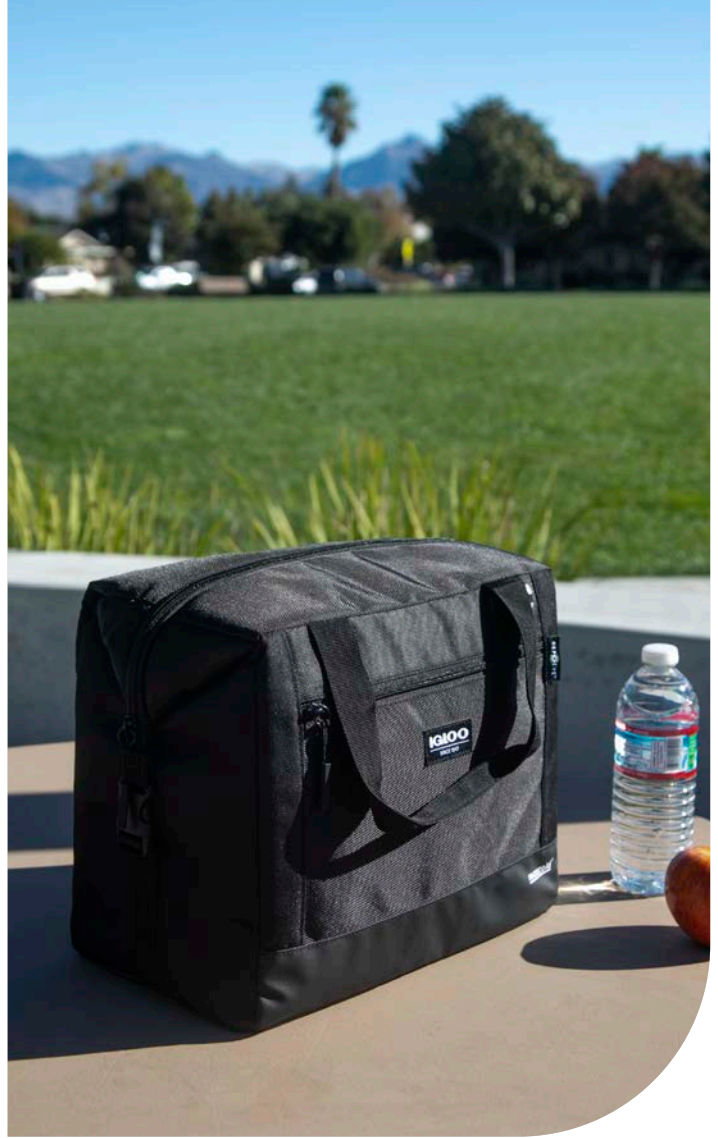

CG4007
IGLOO®

MaxCold® Evergreen Snapdown
36-Can RPET Cooler Tote