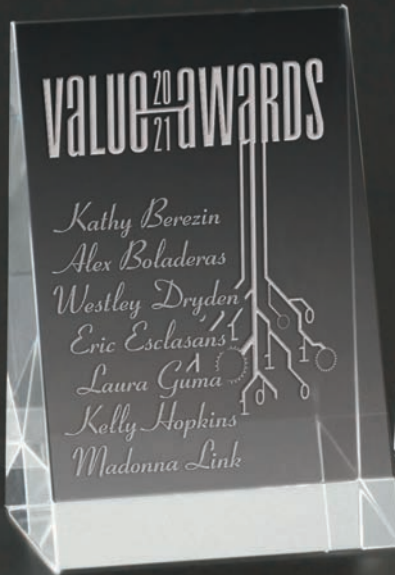

Wedge Awards

9331

Item shown with optional

Jet-Directt™ Set up charge $55.00(g).
Reorder charge $15.00(g).

Add full color artwork to your optical crystal award for a visually stunning presentation. Make the ordinary, extraordinary.

We can insert customer supplied enclosure cards at no additional charge.

ITEM	DESCRIPTION	SIZE	WEIGHT	ETCH AREA	2	12	50	100+	PACKAGING
9331	Small Wedge	5" H x 3.5" W	2.5 lbs.	3.5" H x 2.75" W	63.00	60.00	58.00	56.00	Presentation Box
ITEM	DESCRIPTION	SIZE	WEIGHT	ETCH AREA	1	15	45	80+	PACKAGING
9332	Medium Wedge	6" H x 4" W	3 lbs.	4.5" H x 3" W	77.00	74.00	72.00	70.00	Presentation Box
9333	Large Wedge	7" H x 5" W	4 lbs.	5" H x 4" W	95.00	92.00	90.00	88.00	Presentation Box

4C

	The Windsor Difference			See Page 125-127 for more details	
	Deep Etching	InMould	Color Blast	Custom Glow®	Jet-Directt™
9331-9333	Included	$8.00(g)	$7.00(g)	-	$10.00(g)