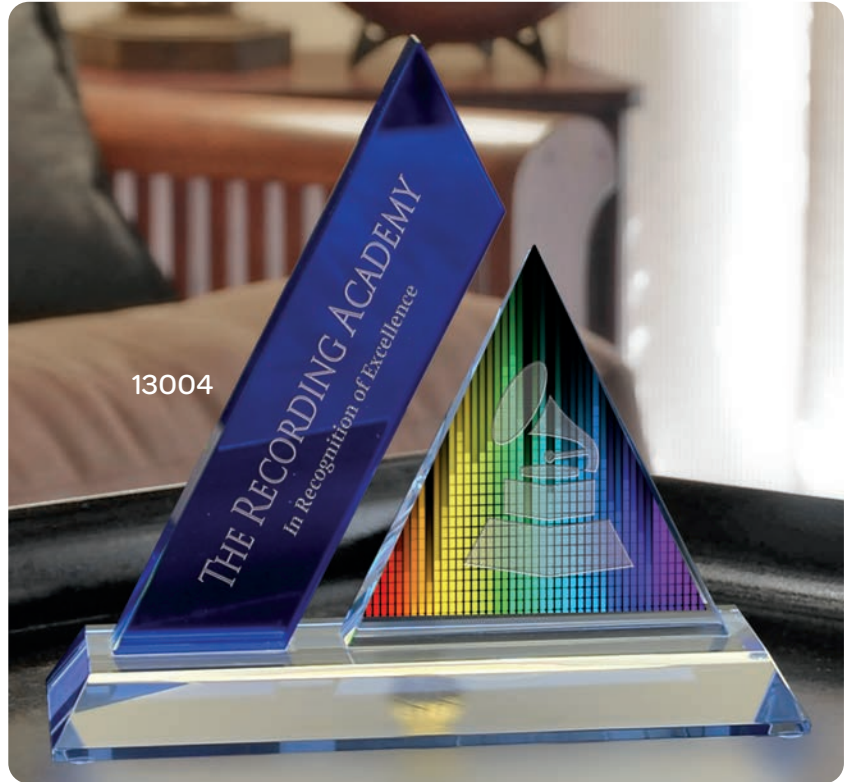

Cobalt Mezzo Award

Three distinct etching areas make the Mezzo Award a favorite design. The blue accent piece creates a dimensional quality which transforms the simple to the unique.

Item shown with optional

Jet-Directt™ Set up charge $55.00(g).
Reorder charge $15.00(g).

13004