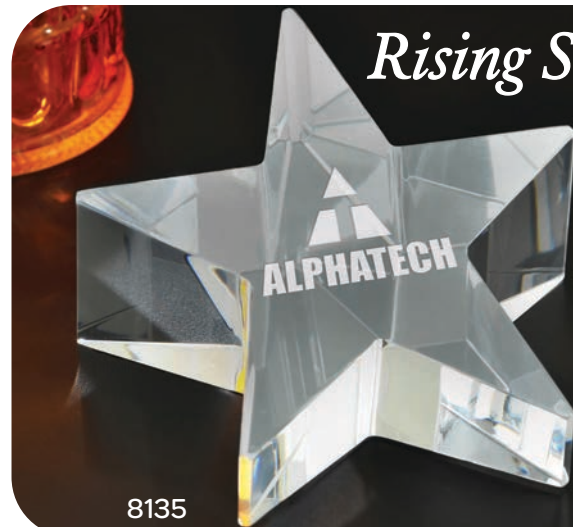

Cobalt Disk

Long known as the color of kings, cobalt blue glass creates a stunning presentation.

912EB

6689

Radiant Star

8135

Rising Star

	The Windsor Difference				See Page 125-127 for more details		
	Deep Etching	Crystal Ice	InMould	Color Blast	Custom Glow®	Jet-Directt™	
9385-SMLG	Included			\$700(g)			
7628, 9313	Included		\$8.00(g)	\$700(g)	\$8.00(g)	Included**	
6689	Included		\$8.00(g)	\$700(g)	\$8.00(g)		
8135	Included		\$8.00(g)	\$700(g)	\$8.00(g)	Included**	