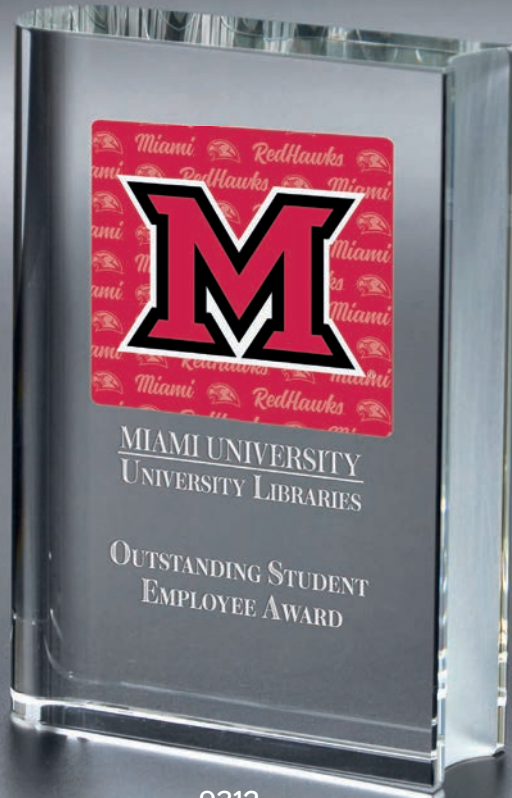

Book Awards

Available in three sizes, our optical crystal books allow the creation of awards which are ideal for recognizing achievement in academia.

9312

Item shown with optional

Jet-Directt™ Set up charge $55.00(g).
Reorder charge $15.00(g).

ITEM	DESCRIPTION	SIZE	WEIGHT	ETCH AREA	1	15	45	80+	PACKAGING
9560	Small Book	4" H x 3" W	2 lbs.	2.5" H x 2.25" W	76.50	74.00	71.50	69.00	Presentation Box
9561	Medium Book	5" H x 3.75" W	3 lbs.	3.5" H x 2.25" W	91.50	89.00	86.50	84.00	Presentation Box
9312	Large Book	7" H x 5" W	3.5 lbs.	4.25" H x 2.75" W	101.50	99.00	96.50	94.00	Presentation Box

4C

		The Windsor Difference			See Page 125-127 for more details	
		Deep Etching	InMould	Color Blast	Custom Glow®	Jet-Directt™
9312, 9560, 9561		Included	-	$7.00(g)	-	$10.00(g)

No Deep Etch Set Up Charge. No Second Location Charge. No Personalization Charge. They are included in the prices above.
For pricing on other special processes, see The Windsor Difference on this page.