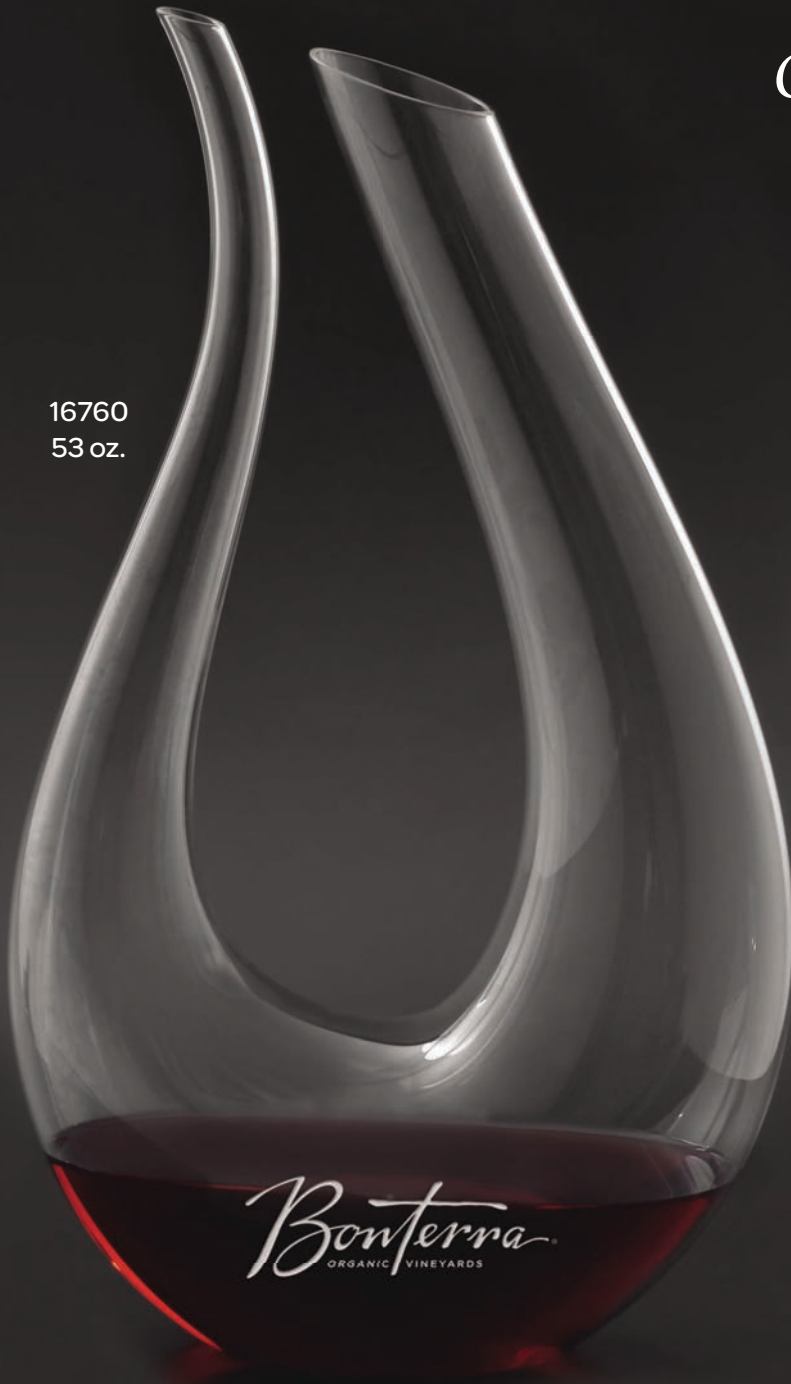

Amadeo Decanter

16760
53 oz.

Cornetto Decanter

16765
42 oz.