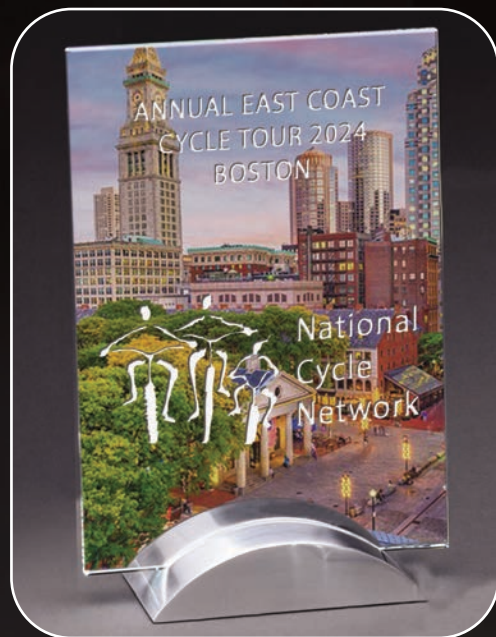

4C

Secanti Awards

Item shown with optional

Jet-Directt™ Set up charge \$55.00(g).
Reorder charge \$15.00(g).

Add full color artwork to your award for a visually stunning presentation. Make the ordinary, extraordinary.