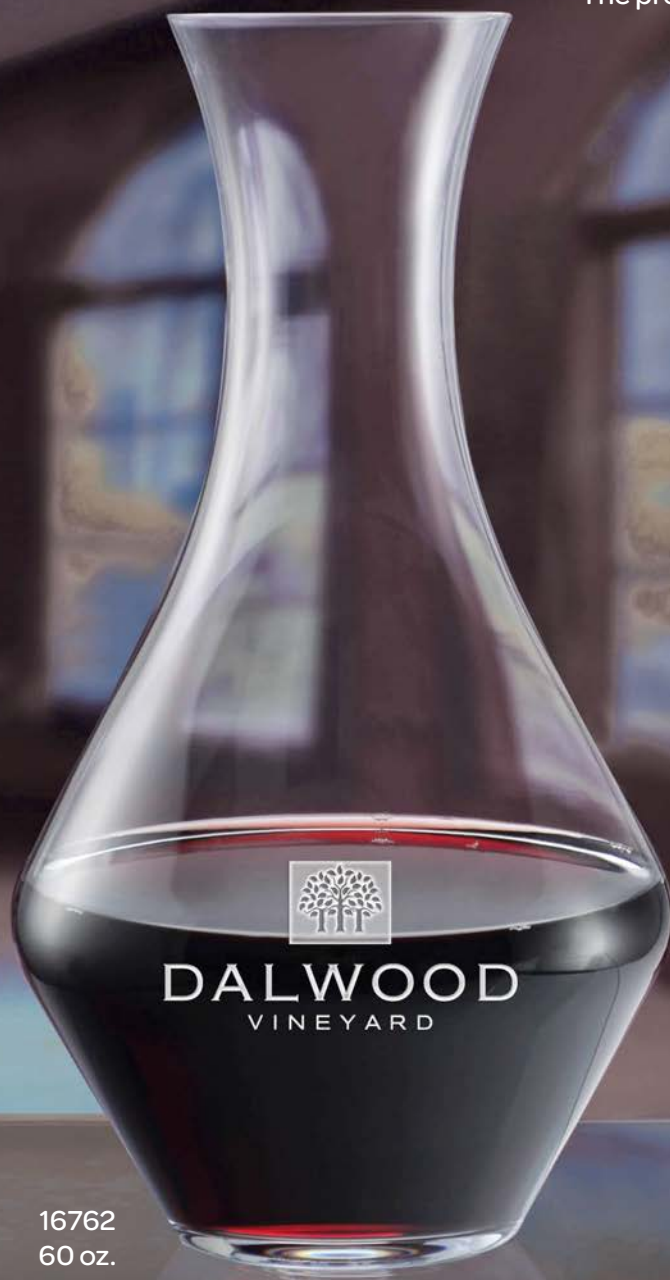

Riedel Decanters

The presentation of wine in a beautiful crystal decanter adds to the ambiance exponentially.

16762
60 oz.