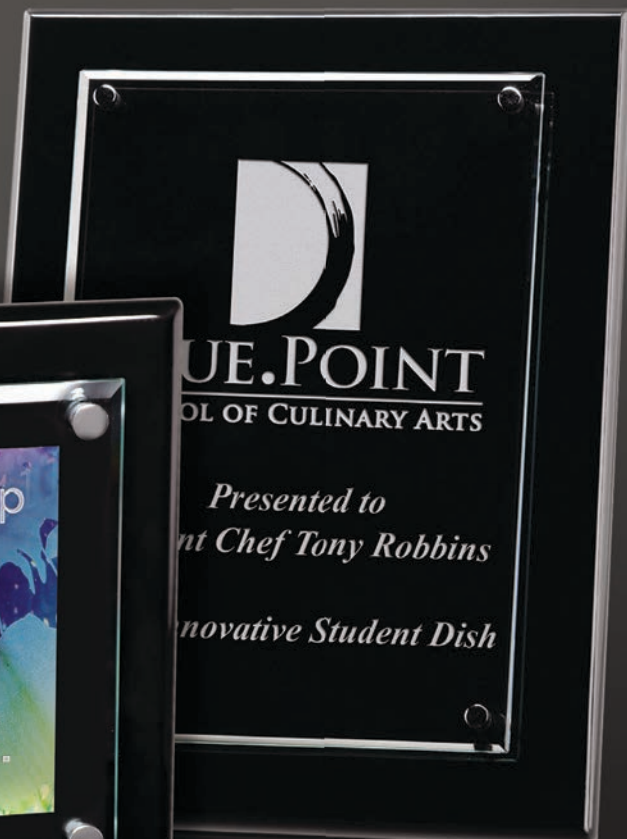

Oglebay Awards

The Oglebay plaques offer a unique decorating potential. You can etch and Color Blast the wood as well as both sides of the glass overlay. This allows for the ability to do multi dimensional designs. With three decorating surfaces the possibilities are endless. Price includes gold or silver Color Blast only for the black piano wood.

Item shown with optional

Jet-Directt™

Jet-Directt™ Set up charge $55.00(g).
Reorder charge $15.00(g).

9532

9531

Plaques are pre-drilled to be hung in vertical or horizontal formats. Please specify when ordering.