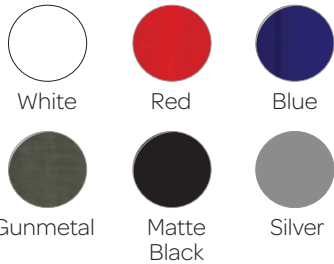

DRINKWARE

LASER ETCHED

B777LE
Matte Black
20 oz.

B621LE
Sky Blue
40 oz.

Available B777LE Colors

Available B840LE Colors

ITEM	DESCRIPTION	SIZE	CASE	WEIGHT	ETCH AREA	24	72	144	288	576+
B777LE	Laser Etched Infinity Series	20 oz.	24 pieces	25 lbs.	3" H x 2.5" W	16.05	15.05	14.45	13.85	13.25
ITEM	DESCRIPTION	SIZE	CASE	WEIGHT	ETCH AREA	20	60	120	240	360+
B840LE	Laser Etched Kodiak Series	40 oz.	20 pieces	31 lbs.	3.5" H x 2.5" W	22.25	21.25	20.65	20.05	19.45
										5C