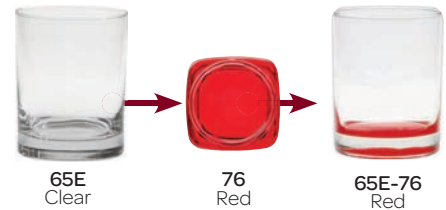

You may add Custom Glow® to most etched awards and giftware items.