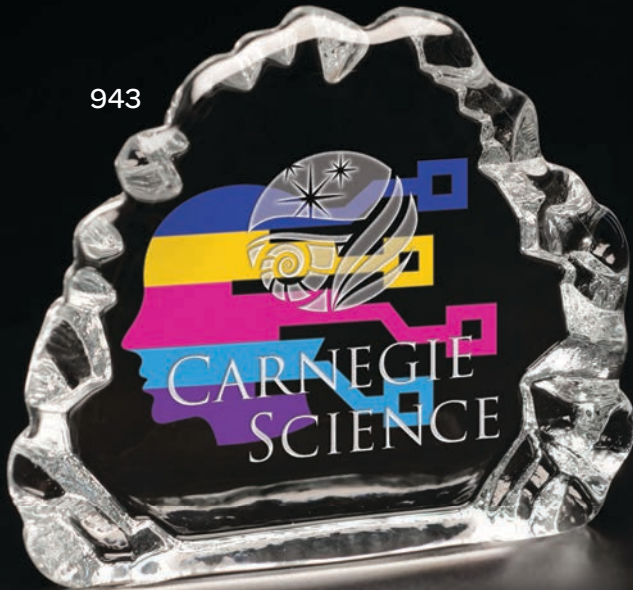

Small Iceburg Award

943