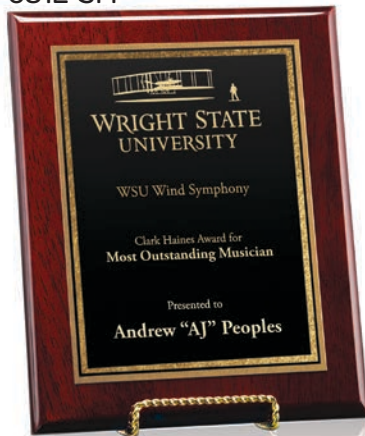

6812-SM

ITEM	DESCRIPTION	SIZE	WEIGHT	ETCH AREA	4	40	80	160+	PACKAGING
9912-SM	Small Hamilton Plaque	8" H x 6" W	1 lbs.	6" H x 4" W	26.00	25.00	24.00	23.00	White Corrugated
9912-MD	Medium Hamilton Plaque	10" H x 8" W	1 lbs.	8" H x 6" W	33.00	31.50	30.00	29.00	White Corrugated
ITEM	DESCRIPTION	SIZE	WEIGHT	ETCH AREA	3	25	75	150+	PACKAGING
9912-LG	Large Hamilton Plaque	12" H x 10" W	1.5 lbs.	10" H x 8" W	38.50	37.00	35.50	34.00	White Corrugated
ITEM	DESCRIPTION	SIZE	WEIGHT	ETCH AREA	1	15	45	80+	PACKAGING
6812-SM	Small Esquire Plaque	8" H x 6" W	1 lbs.	4.5" H x 2.5" W	70.00	67.50	65.00	62.50	Gift Box
6812-MD	Medium Esquire Plaque	9" H x 7" W	1.5 lbs.	5.5" H x 3.5" W	76.00	74.50	71.00	68.50	Gift Box
6812-LG	Large Esquire Plaque	10" H x 8" W	2 lbs.	6.25" H x 4.5" W	82.00	79.50	77.00	74.50	Gift Box

4C