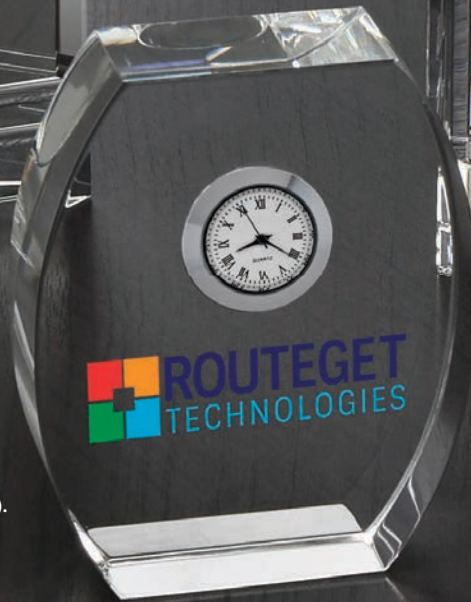

9001

Cheshire

This timepiece features a quartz movement within a multi-faceted optically perfect glass encasement.

9741

9742

Item shown with optional

Jet-Directt™

Jet-Directt™ Set up charge \$55.00(g).
Reorder charge \$15.00(g).